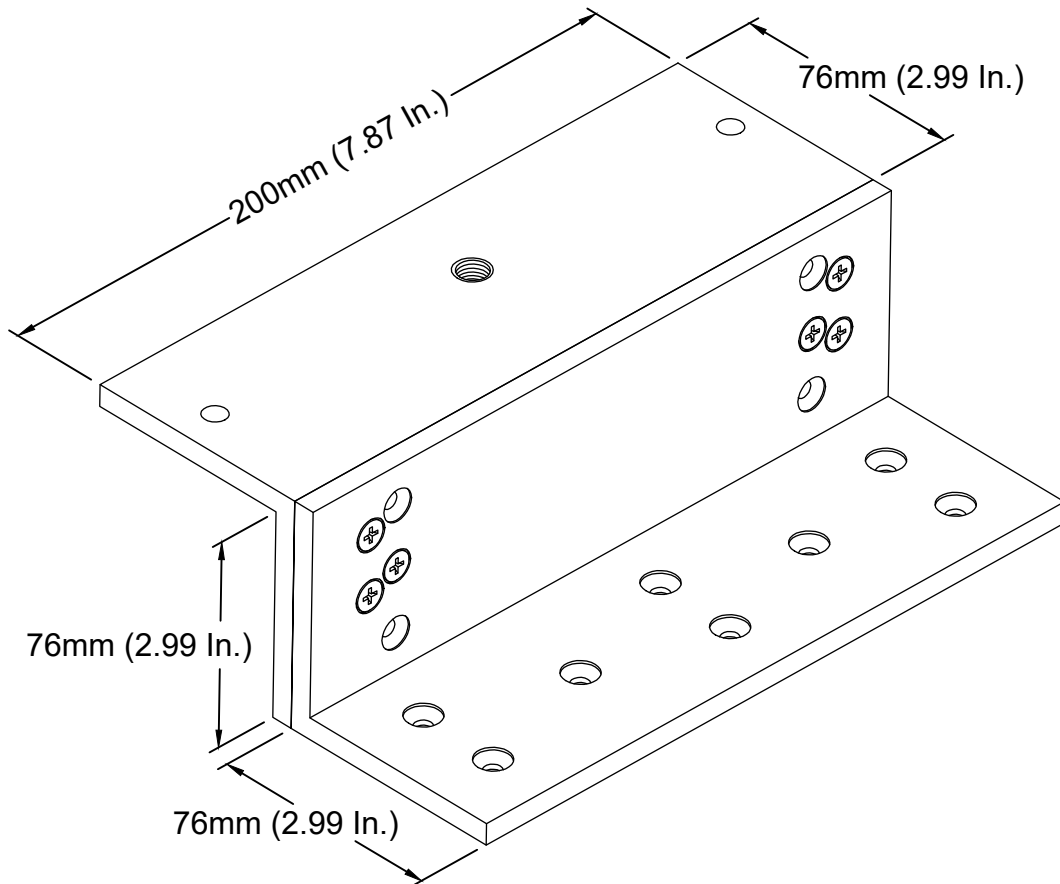

Features

L and Z Bracket for VS-SS1500-G Outdoor 1500lbs
Maglock for Inswining Application

Disclaimer: VISIONIS reserve the right to go ahead with any modifications of models or features or price without forewarning. All the information and specifications stated in this document are current at the time of publication. Attention: We are not responsible for the improper installation of this kit. If you are not handy with electrical equipment you should contact a professional electrician. You will also need to check with your local Fire authority to see if you need anything else to comply with local Fire Codes. We are not responsible for any damage or fees that can occur.