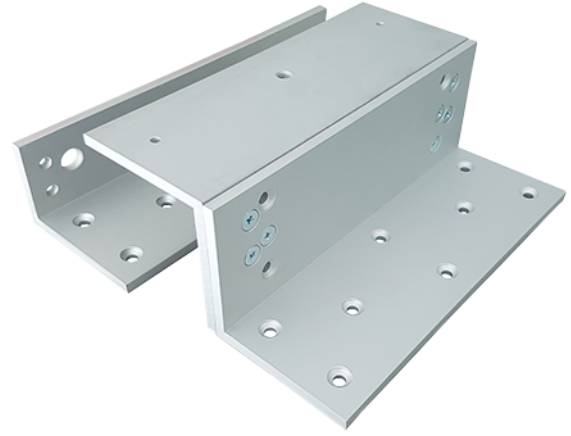

Features

L and Z Bracket for VS-SS1500-G Outdoor 1500lbs
Maglock for Inswining Application

Disclaimer: VISIONIS reserve the right to go ahead with any modifications of models or features or price without forewarning. All the information and specifications stated in this document are current at the time of publication. Attention: We are not responsible for the improper installation of this kit. If you are not handy with electrical equipment you should contact a professional electrician. You will also need to check with your local Fire authority to see if you need anything else to comply with local Fire Codes. We are not responsible for any damage or fees that can occur.