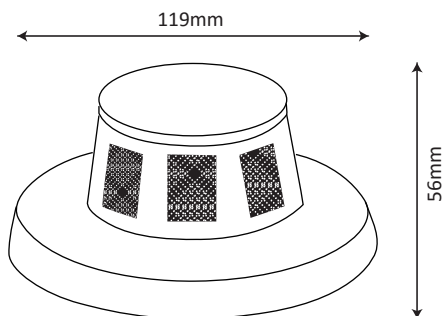

HDA-HI2M80S-3.7

2Mp 3-In-1 AHD/TVI/960H Covert Camera

Key Features

- 1/2.7" Progressive Scan CMOS
- 2D DNR
- AGC, BLC
- 3.7 Fixed Lens
- Compatible with: AHD / TVI / 960H
- Indoor Use Only

Dimension

Model	HDA-HI2M80S-3.7
Camera	
Image Sensor	1/2.7" AR0230 2.4 Megapixel Cmos
Effective Pixels	1920(H)×1080(V)
Electronic Shutter	PAL:1/50s~1/100,000s NTSC:1/60s~1/100,000s
Min. Illumination	0.01Lux @ F1.2, (0Lux IR on)
Lens	3.7mm
View Angle	Angular Field:93°
S/N Ratio	≥45dB(Max 70 dB)
Video Output	1.0Vp-p
White Balance	Auto adaptive(Range 2200~10000K)
WDR	N/A
AGC	Automatic / manual
BLC	Automatic / manual
DNR	2D
Image	
Compatibility	AHD / CVI / TVI / Analog
Encode Mode	CBR
Image Quality	Not adjustable under CBR
Resolution	1080P (1920×1080)
Video Frame Rate	PAL:25fps@1080P NTSC:30fps@1080P
Image Setting	Brightness, Contrast, Sharpness, DNR, Color gain, exposure, mode etc.
Functions	
Remote Monitoring	By monitoring the video recorder
Day & Night	Auto / Color / BW / EXT
IR Distance	N/A
IR LED - count	N/A
OSD Menu	Yes
Protection	N/A
Others	
Power supply	DC12V±10%
power consumption	300mA
Working Environment	- 30℃ ~ +60℃
Dimension	(119 x 59 x 56mm)
weight	0.35KG